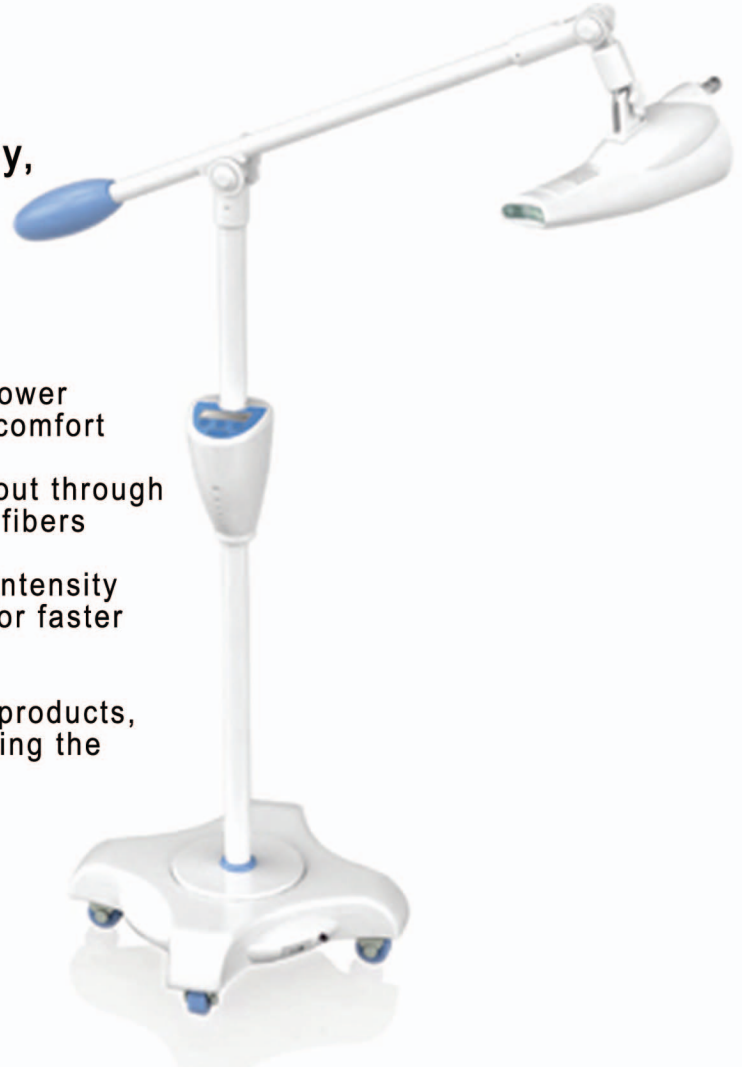

## Advanced Technology Ensures Safety, Comfort, and Results

- > Most advanced light filtration system of any power whitening system ensures patient safety and comfort
- > Harmful ultraviolet light and heat are filtered out through a coated optical lens and over 12,000 optical fibers
- > Powerful 150 watt halogen bulb emits a high-intensity blue light (480-520 nanometers wavelength) for faster whitening results
- > Operates at a lower temperature than similar products, increasing patient comfort levels and decreasing the risk of developing tooth sensitivity

## Expect a Superior Product

- > Chair-side, cold-light, power whitening accelerator lamp
- > Whitens teeth between five to 14 shades, with an average improvement of eight shades, in three consecutive 10 minute sessions
- > Very effective for teeth that have been stained by smoking or by consuming staining substances such as coffee, tea, or red wine
- > Also whitens teeth discolored by certain medicines, such as tetracycline, or speckled by fluoride